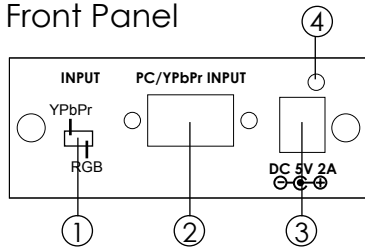

The PC/HD to HDMI format converter converts analog PC RGBHV/YPbPr and audio signal to digital HDMI format.

It allows you to connect the analog HD-15 RGBHV/YPbPr output from PC or Video equipments to the digital HDMI input of the latest HD ready plasma, LCD or DLP TV.

Its high bandwidth capability supports a wide range of PC and HDTV resolutions.

This package includes:

- One CP-261H unit.
- One switching power supply adaptor.
- One 3.5mm phone jack to 2 RCA audio adaptor cable.
- One VGA to 3 RCA adaptor cable.
- User manual.

Features:

- It enables you to connect computers with analog PC output or DVDs with YPbPr output to HDMI input of HD ready plasma, LCD or DLP TV.
- You can select input format as PC/RGBHV or HD/YPbPr.
- HDMI is compliant with HDMI 1.0
- Supports up to 1600 x 1200 @ 60 for PC input and 1920 x 1080p @ 60 for HD input.

Front Panel