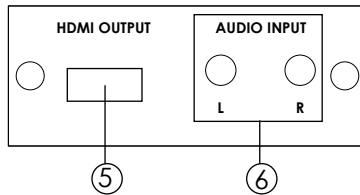

### **This package includes:**

- One CP-261H unit.
- One switching power supply adaptor.
- One 3.5mm phone jack to 2 RCA audio adaptor cable.
- One VGA to 3 RCA adaptor cable.
- User manual.

#### 1. Input format switch:

- Set the switch to YPbPr when the output format of your source equipment is component YPbPr. Use VGA to 3 RCA adaptor cable to connect between your source equipment and the CP-261H.
- Set the switch to RGB when the output format of your source equipment is RGBHV. Use HD-15 D-Sub VGA cable to connect between your source equipment and the CP-261H.

\* Dimension (WxHxD) : 76 \* 30 \* 105mm

\* Power : 5V 2A Center-positive