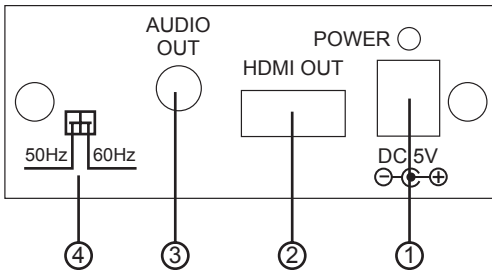

## Introduction

A simple plug & play Scart to HDMI 720p scaler.

## Features

1. Scales up SCART RGB video to HDTV 720p format.
2. Automatic lipsync(audio delay) ensures audio video synchronization.
3. 720p HDMI output at 50Hz or 60Hz vertical rate, selectable using switch on the front panel.
4. SCART audio is incorporated into HDMI out as well as passthrough to phone-jack output.
5. Input video systems - NTSC3.58 / PAL / RGB 50Hz / RGB 60Hz auto-detection.
6. DVI compatible by using HDMI to DVI adaptor.

### Rear Panel

1. POWER INPUT: Plug the supplied 5V DC power supply into the unit.  
The LED will illuminate when connected.
2. HDMI OUT: Connect HDMI output port to the HDMI input of a HDMI display.
3. AUDIO OUT: Stereo L/R out.(Phone-Jack)
4. Output vertical rate switch: Use the switch to select 50Hz or 60Hz vertical rate output.
5. SCART IN: Use a SCART cable to connect the SCART output of your source equipment to this SCART input.